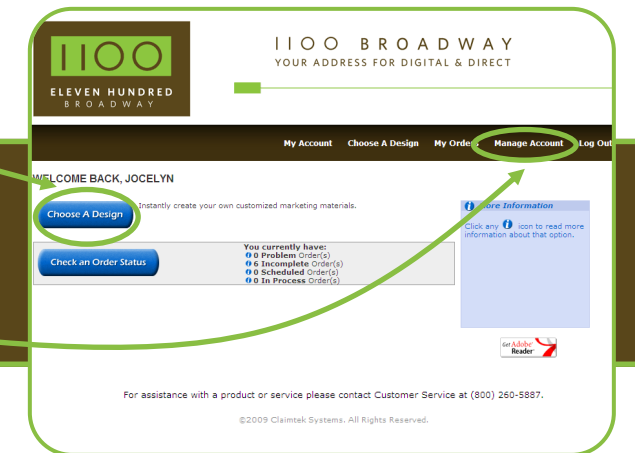

Welcome to the 1100 Broadway Online Marketing Center powered by: expresscopy.com

www.expresscopy.com/partner/1100broadway/

Refer to this guide as you walk through the system.

1) To get started open up your web browser and type in the following web address:
www.expresscopy.com/partner/1100broadway/

2) Log in on the home page or, if you don't have an, click on the "Sign Up Now" button for your free account.

3) To start customizing your design click on "Choose a Design";
4) To manage your account settings, such as billing/shipping/design preferences, click on "Manage Account".