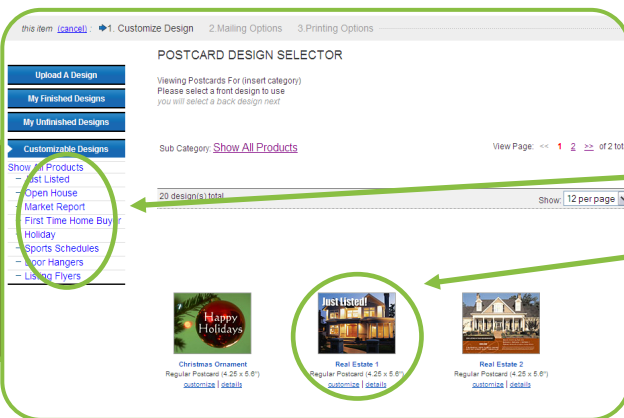

Welcome to the 1100 Broadway Online Marketing Center powered by: expresscopy.com

www.expresscopy.com/partner/1100broadway/

Refer to this guide as you walk through the system.

1) To get started open up your web browser and type in the following web address:
www.expresscopy.com/partner/1100broadway/

2) Log in on the home page or, if you don't have an, click on the "Sign Up Now" button for your free account.

3) To start customizing your design click on "Choose a Design";
4) To manage your account settings, such as billing/shipping/design preferences, click on "Manage Account".

5) Use the category selector to find the type of file you're looking for, click on the thumbnail to see a larger sample, or click on "Use This Design" to begin customization.

- 6) Use the 'Front' & 'Back' tabs to navigate back and forth from the front to the back.
- 7) Use the text fields to update your information.
- 8) Use the Select Image button to upload graphics, such as portrait and logos.
- 9) When ready, click on the "All Done" button to review the design.