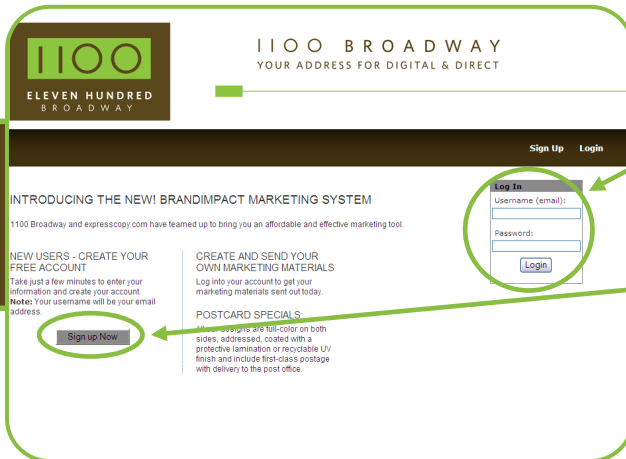

2) Log in on the home page or, if you don't have an, click on the "Sign Up Now" button for your free account.