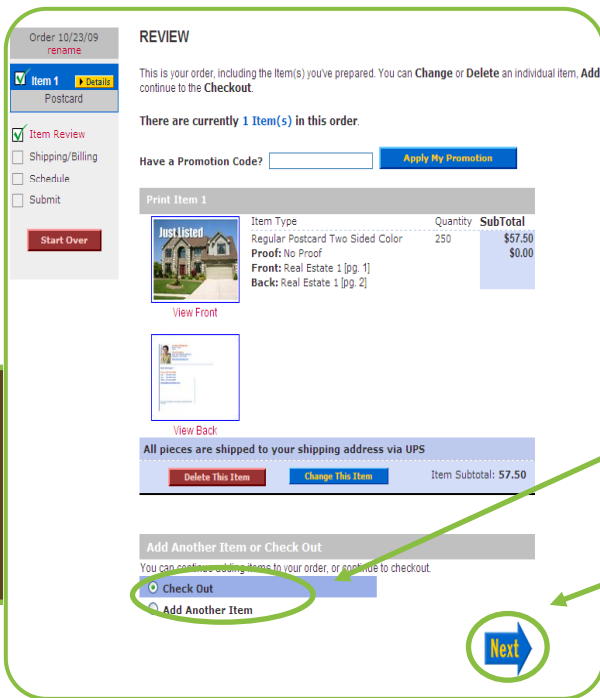

2) Log in on the home page or, if you don't have an, click on the "Sign Up Now" button for your free account.

3) To start customizing your design click on "Choose a Design";
4) To manage your account settings, such as billing/shipping/design preferences, click on "Manage Account".

5) Use the category selector to find the type of file you're looking for, click on the thumbnail to see a larger sample, or click on "Use This Design" to begin customization.

- 6) Use the 'Front' & 'Back' tabs to navigate back and forth from the front to the back.
- 7) Use the text fields to update your information.
- 8) Use the Select Image button to upload graphics, such as portrait and logos.
- 9) When ready, click on the "All Done" button to review the design.

- 10) The PDF review gives you a chance to see the file up close. If you want to make any changes, click on "Reject PDF". To continue with the wizard click "Accept PDF".

- 12) At the Review page you can add another item or check out. To check out, follow the prompts through billing/shipping info and then choose to schedule your order or begin production immediately. Expresscopy.com will do the rest!